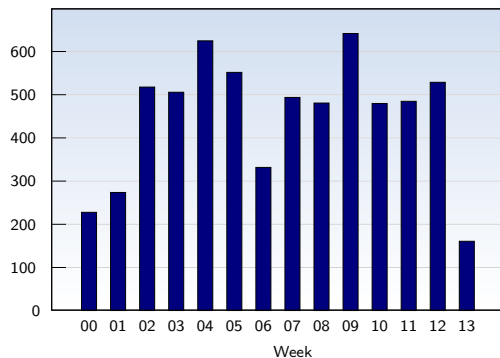

Unique Visits

This analysis summarizes multiple page impressions of an individual visitor into unique visits. A visitor is counted as an unique visit when requesting at least one page. If more than 30 minutes have elapsed since the first page impression, further requests will be counted as a new unique visit.

Date	Amount	
Week 00	01/01/08-01/05/08	228
Week 01	01/06/08-01/12/08	274
Week 02	01/13/08-01/19/08	518
Week 03	01/20/08-01/26/08	506
Week 04	01/27/08-02/02/08	625
Week 05	02/03/08-02/09/08	552
Week 06	02/10/08-02/16/08	332
Week 07	02/17/08-02/23/08	494
Week 08	02/24/08-03/01/08	481
Week 09	03/02/08-03/08/08	642
Week 10	03/09/08-03/15/08	480
Week 11	03/16/08-03/22/08	485
Week 12	03/23/08-03/29/08	529
Week 13	03/30/08-03/31/08	161
Total		6307

Page Views

These statistics show all successful page views (also known as page impressions) and the time they were made. Only fully loaded pages are counted. Individual images and components are not included.

Pages per Visit

The average number of pages opened per unique visit. Only fully loaded pages are counted.

Date	Amount
Week 00 01/01/08-01/05/08	2.20
Week 01 01/06/08-01/12/08	2.51
Week 02 01/13/08-01/19/08	7.17
Week 03 01/20/08-01/26/08	6.26
Week 04 01/27/08-02/02/08	4.61
Week 05 02/03/08-02/09/08	4.80
Week 06 02/10/08-02/16/08	6.21
Week 07 02/17/08-02/23/08	4.42
Week 08 02/24/08-03/01/08	7.22
Week 09 03/02/08-03/08/08	6.17
Week 10 03/09/08-03/15/08	5.33
Week 11 03/16/08-03/22/08	4.78
Week 12 03/23/08-03/29/08	4.64
Week 13 03/30/08-03/31/08	3.80
Average	5.27