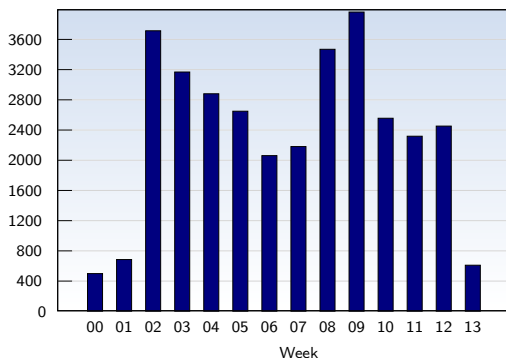

Unique Visits

This analysis summarizes multiple page impressions of an individual visitor into unique visits. A visitor is counted as an unique visit when requesting at least one page. If more than 30 minutes have elapsed since the first page impression, further requests will be counted as a new unique visit.

Date	Amount	
Week 00	01/01/08-01/05/08	228
Week 01	01/06/08-01/12/08	274
Week 02	01/13/08-01/19/08	518
Week 03	01/20/08-01/26/08	506
Week 04	01/27/08-02/02/08	625
Week 05	02/03/08-02/09/08	552
Week 06	02/10/08-02/16/08	332
Week 07	02/17/08-02/23/08	494
Week 08	02/24/08-03/01/08	481
Week 09	03/02/08-03/08/08	642
Week 10	03/09/08-03/15/08	480
Week 11	03/16/08-03/22/08	485
Week 12	03/23/08-03/29/08	529
Week 13	03/30/08-03/31/08	161
Total		6307

Page Views

These statistics show all successful page views (also known as page impressions) and the time they were made. Only fully loaded pages are counted. Individual images and components are not included.

Pages per Visit

The average number of pages opened per unique visit. Only fully loaded pages are counted.

Date	Amount
Week 00 01/01/08-01/05/08	2.20
Week 01 01/06/08-01/12/08	2.51
Week 02 01/13/08-01/19/08	7.17
Week 03 01/20/08-01/26/08	6.26
Week 04 01/27/08-02/02/08	4.61
Week 05 02/03/08-02/09/08	4.80
Week 06 02/10/08-02/16/08	6.21
Week 07 02/17/08-02/23/08	4.42
Week 08 02/24/08-03/01/08	7.22
Week 09 03/02/08-03/08/08	6.17
Week 10 03/09/08-03/15/08	5.33
Week 11 03/16/08-03/22/08	4.78
Week 12 03/23/08-03/29/08	4.64
Week 13 03/30/08-03/31/08	3.80
Average	5.27