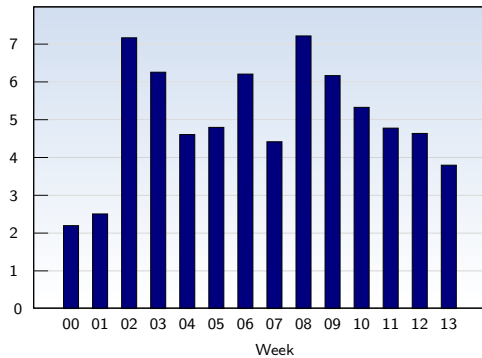

Date	Amount	
Week 00	01/01/08-01/05/08	228
Week 01	01/06/08-01/12/08	274
Week 02	01/13/08-01/19/08	518
Week 03	01/20/08-01/26/08	506
Week 04	01/27/08-02/02/08	625
Week 05	02/03/08-02/09/08	552
Week 06	02/10/08-02/16/08	332
Week 07	02/17/08-02/23/08	494
Week 08	02/24/08-03/01/08	481
Week 09	03/02/08-03/08/08	642
Week 10	03/09/08-03/15/08	480
Week 11	03/16/08-03/22/08	485
Week 12	03/23/08-03/29/08	529
Week 13	03/30/08-03/31/08	161
Total		6307

Page Views

These statistics show all successful page views (also known as page impressions) and the time they were made. Only fully loaded pages are counted. Individual images and components are not included.

Date	Amount	
Week 00	01/01/08-01/05/08	501
Week 01	01/06/08-01/12/08	687
Week 02	01/13/08-01/19/08	3716
Week 03	01/20/08-01/26/08	3170
Week 04	01/27/08-02/02/08	2882
Week 05	02/03/08-02/09/08	2651
Week 06	02/10/08-02/16/08	2063
Week 07	02/17/08-02/23/08	2183
Week 08	02/24/08-03/01/08	3471
Week 09	03/02/08-03/08/08	3964
Week 10	03/09/08-03/15/08	2558
Week 11	03/16/08-03/22/08	2320
Week 12	03/23/08-03/29/08	2454
Week 13	03/30/08-03/31/08	612
Total		33232

Pages per Visit

The average number of pages opened per unique visit. Only fully loaded pages are counted.

Date	Amount
Week 00 01/01/08-01/05/08	2.20
Week 01 01/06/08-01/12/08	2.51
Week 02 01/13/08-01/19/08	7.17
Week 03 01/20/08-01/26/08	6.26
Week 04 01/27/08-02/02/08	4.61
Week 05 02/03/08-02/09/08	4.80
Week 06 02/10/08-02/16/08	6.21
Week 07 02/17/08-02/23/08	4.42
Week 08 02/24/08-03/01/08	7.22
Week 09 03/02/08-03/08/08	6.17
Week 10 03/09/08-03/15/08	5.33
Week 11 03/16/08-03/22/08	4.78
Week 12 03/23/08-03/29/08	4.64
Week 13 03/30/08-03/31/08	3.80
Average	5.27