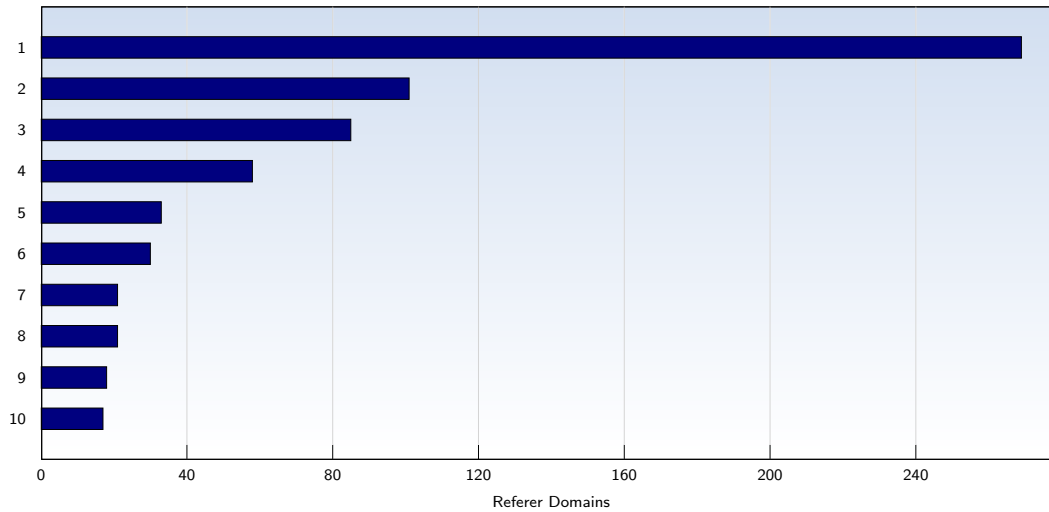

Top 10 Referer Domains

Rank	Domain	Amount	%
1	google.pl	269	4
2	karpacka-troja.info	101	1
3	stockleaf.com	85	1
4	google.com	58	0
5	jaslo.pl	33	0
6	onet.pl	30	0
7	karpacka-troja.com	21	0
8	krosno24.pl	21	0
9	live.com	18	0
10	piksa-pl.com	17	0
	Total	789	

789 out of 6307 visits contained a referer that could be evaluated. This analysis shows domains referring to your site. Subpages are summarized under the main domain.