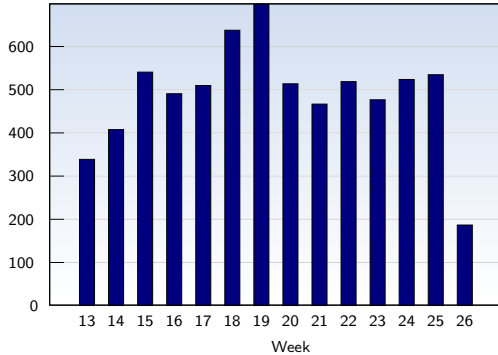

Unique Visits

This analysis summarizes multiple page impressions of an individual visitor into unique visits. A visitor is counted as an unique visit when requesting at least one page. If more than 30 minutes have elapsed since the first page impression, further requests will be counted as a new unique visit.

Date	Amount
Week 13 04/01/08-04/05/08	339
Week 14 04/06/08-04/12/08	408
Week 15 04/13/08-04/19/08	541
Week 16 04/20/08-04/26/08	491
Week 17 04/27/08-05/03/08	510
Week 18 05/04/08-05/10/08	638
Week 19 05/11/08-05/17/08	698
Week 20 05/18/08-05/24/08	514
Week 21 05/25/08-05/31/08	467
Week 22 06/01/08-06/07/08	519
Week 23 06/08/08-06/14/08	477
Week 24 06/15/08-06/21/08	524
Week 25 06/22/08-06/28/08	535
Week 26 06/29/08-06/30/08	187
Total	6848

Page Views

These statistics show all successful page views (also known as page impressions) and the time they were made. Only fully loaded pages are counted. Individual images and components are not included.

Pages per Visit

The average number of pages opened per unique visit. Only fully loaded pages are counted.

Date	Amount
Week 13 04/01/08-04/05/08	2.88
Week 14 04/06/08-04/12/08	6.14
Week 15 04/13/08-04/19/08	4.95
Week 16 04/20/08-04/26/08	7.79
Week 17 04/27/08-05/03/08	8.03
Week 18 05/04/08-05/10/08	7.14
Week 19 05/11/08-05/17/08	6.23
Week 20 05/18/08-05/24/08	5.51
Week 21 05/25/08-05/31/08	3.85
Week 22 06/01/08-06/07/08	4.39
Week 23 06/08/08-06/14/08	5.91
Week 24 06/15/08-06/21/08	8.28
Week 25 06/22/08-06/28/08	7.41
Week 26 06/29/08-06/30/08	3.59
Average	6.09