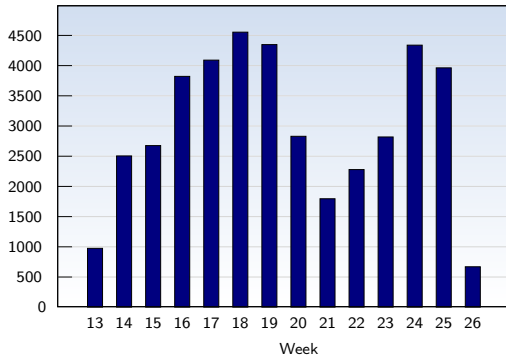

Unique Visits

This analysis summarizes multiple page impressions of an individual visitor into unique visits. A visitor is counted as an unique visit when requesting at least one page. If more than 30 minutes have elapsed since the first page impression, further requests will be counted as a new unique visit.

Date	Amount
Week 13 04/01/08-04/05/08	339
Week 14 04/06/08-04/12/08	408
Week 15 04/13/08-04/19/08	541
Week 16 04/20/08-04/26/08	491
Week 17 04/27/08-05/03/08	510
Week 18 05/04/08-05/10/08	638
Week 19 05/11/08-05/17/08	698
Week 20 05/18/08-05/24/08	514
Week 21 05/25/08-05/31/08	467
Week 22 06/01/08-06/07/08	519
Week 23 06/08/08-06/14/08	477
Week 24 06/15/08-06/21/08	524
Week 25 06/22/08-06/28/08	535
Week 26 06/29/08-06/30/08	187
Total	6848

Page Views

These statistics show all successful page views (also known as page impressions) and the time they were made. Only fully loaded pages are counted. Individual images and components are not included.

Pages per Visit

The average number of pages opened per unique visit. Only fully loaded pages are counted.

Date	Amount
Week 13 04/01/08-04/05/08	2.88
Week 14 04/06/08-04/12/08	6.14
Week 15 04/13/08-04/19/08	4.95
Week 16 04/20/08-04/26/08	7.79
Week 17 04/27/08-05/03/08	8.03
Week 18 05/04/08-05/10/08	7.14
Week 19 05/11/08-05/17/08	6.23
Week 20 05/18/08-05/24/08	5.51
Week 21 05/25/08-05/31/08	3.85
Week 22 06/01/08-06/07/08	4.39
Week 23 06/08/08-06/14/08	5.91
Week 24 06/15/08-06/21/08	8.28
Week 25 06/22/08-06/28/08	7.41
Week 26 06/29/08-06/30/08	3.59
Average	6.09