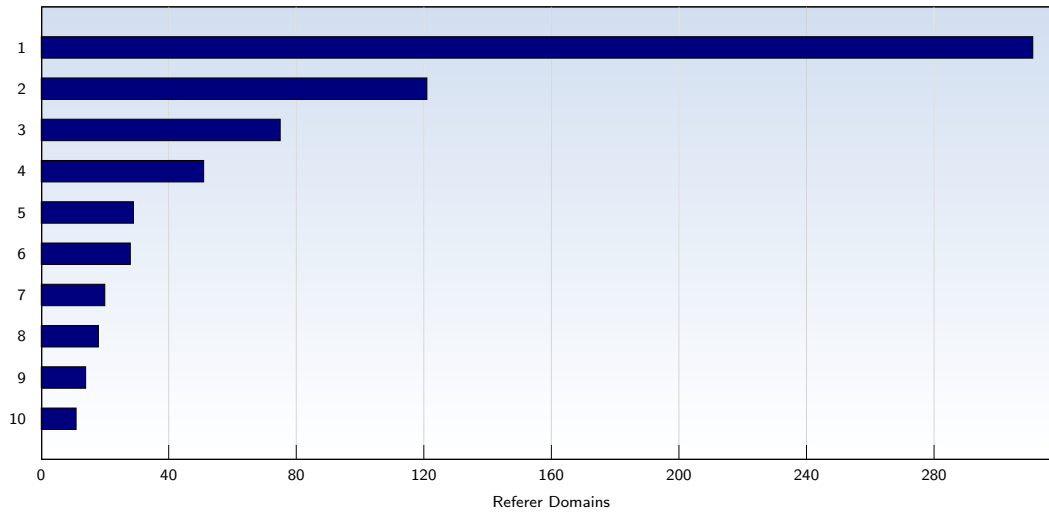

Top 10 Referer Domains

Rank	Domain	Amount	%
1	google.pl	311	4
2	live.com	121	1
3	google.com	75	1
4	karpacka-troja.info	51	0
5	jaslo.pl	29	0
6	karpacka-troja.com	28	0
7	onet.pl	20	0
8	keywordspy.com	18	0
9	krosno24.pl	14	0
10	google.co.uk	11	0
	Total	803	

803 out of 6848 visits contained a referer that could be evaluated. This analysis shows domains referring to your site. Subpages are summarized under the main domain.