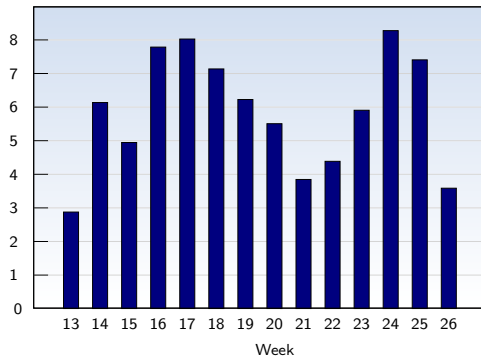

Date	Amount
Week 13 04/01/08-04/05/08	339
Week 14 04/06/08-04/12/08	408
Week 15 04/13/08-04/19/08	541
Week 16 04/20/08-04/26/08	491
Week 17 04/27/08-05/03/08	510
Week 18 05/04/08-05/10/08	638
Week 19 05/11/08-05/17/08	698
Week 20 05/18/08-05/24/08	514
Week 21 05/25/08-05/31/08	467
Week 22 06/01/08-06/07/08	519
Week 23 06/08/08-06/14/08	477
Week 24 06/15/08-06/21/08	524
Week 25 06/22/08-06/28/08	535
Week 26 06/29/08-06/30/08	187
Total	6848

Page Views

These statistics show all successful page views (also known as page impressions) and the time they were made. Only fully loaded pages are counted. Individual images and components are not included.

Date	Amount
Week 13 04/01/08-04/05/08	977
Week 14 04/06/08-04/12/08	2507
Week 15 04/13/08-04/19/08	2678
Week 16 04/20/08-04/26/08	3824
Week 17 04/27/08-05/03/08	4093
Week 18 05/04/08-05/10/08	4556
Week 19 05/11/08-05/17/08	4350
Week 20 05/18/08-05/24/08	2832
Week 21 05/25/08-05/31/08	1798
Week 22 06/01/08-06/07/08	2281
Week 23 06/08/08-06/14/08	2821
Week 24 06/15/08-06/21/08	4341
Week 25 06/22/08-06/28/08	3965
Week 26 06/29/08-06/30/08	672
Total	41695

Pages per Visit

The average number of pages opened per unique visit. Only fully loaded pages are counted.

Date	Amount
Week 13 04/01/08-04/05/08	2.88
Week 14 04/06/08-04/12/08	6.14
Week 15 04/13/08-04/19/08	4.95
Week 16 04/20/08-04/26/08	7.79
Week 17 04/27/08-05/03/08	8.03
Week 18 05/04/08-05/10/08	7.14
Week 19 05/11/08-05/17/08	6.23
Week 20 05/18/08-05/24/08	5.51
Week 21 05/25/08-05/31/08	3.85
Week 22 06/01/08-06/07/08	4.39
Week 23 06/08/08-06/14/08	5.91
Week 24 06/15/08-06/21/08	8.28
Week 25 06/22/08-06/28/08	7.41
Week 26 06/29/08-06/30/08	3.59
Average	6.09