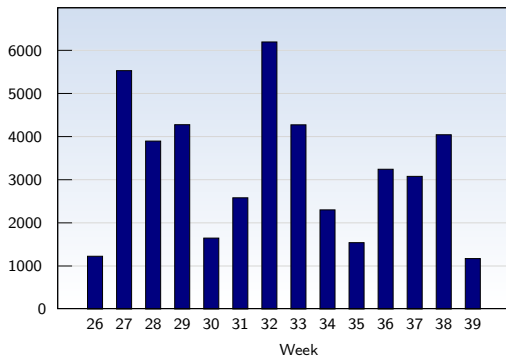

Unique Visits

This analysis summarizes multiple page impressions of an individual visitor into unique visits. A visitor is counted as an unique visit when requesting at least one page. If more than 30 minutes have elapsed since the first page impression, further requests will be counted as a new unique visit.

Date	Amount
Week 26 07/01/08-07/05/08	311
Week 27 07/06/08-07/12/08	504
Week 28 07/13/08-07/19/08	425
Week 29 07/20/08-07/26/08	585
Week 30 07/27/08-08/02/08	373
Week 31 08/03/08-08/09/08	365
Week 32 08/10/08-08/16/08	583
Week 33 08/17/08-08/23/08	463
Week 34 08/24/08-08/30/08	285
Week 35 08/31/08-09/06/08	325
Week 36 09/07/08-09/13/08	353
Week 37 09/14/08-09/20/08	485
Week 38 09/21/08-09/27/08	504
Week 39 09/28/08-09/30/08	220
Total	5781

Page Views

These statistics show all successful page views (also known as page impressions) and the time they were made. Only fully loaded pages are counted. Individual images and components are not included.

Pages per Visit

The average number of pages opened per unique visit. Only fully loaded pages are counted.

Date	Amount
Week 26 07/01/08-07/05/08	3.95
Week 27 07/06/08-07/12/08	10.98
Week 28 07/13/08-07/19/08	9.17
Week 29 07/20/08-07/26/08	7.31
Week 30 07/27/08-08/02/08	4.42
Week 31 08/03/08-08/09/08	7.08
Week 32 08/10/08-08/16/08	10.63
Week 33 08/17/08-08/23/08	9.24
Week 34 08/24/08-08/30/08	8.08
Week 35 08/31/08-09/06/08	4.75
Week 36 09/07/08-09/13/08	9.20
Week 37 09/14/08-09/20/08	6.35
Week 38 09/21/08-09/27/08	8.03
Week 39 09/28/08-09/30/08	5.34
Average	7.79