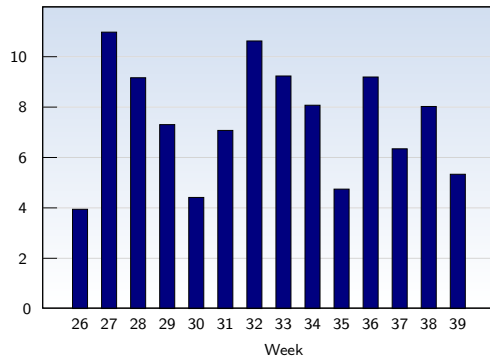

Date	Amount
Week 26 07/01/08-07/05/08	311
Week 27 07/06/08-07/12/08	504
Week 28 07/13/08-07/19/08	425
Week 29 07/20/08-07/26/08	585
Week 30 07/27/08-08/02/08	373
Week 31 08/03/08-08/09/08	365
Week 32 08/10/08-08/16/08	583
Week 33 08/17/08-08/23/08	463
Week 34 08/24/08-08/30/08	285
Week 35 08/31/08-09/06/08	325
Week 36 09/07/08-09/13/08	353
Week 37 09/14/08-09/20/08	485
Week 38 09/21/08-09/27/08	504
Week 39 09/28/08-09/30/08	220
Total	5781

Page Views

These statistics show all successful page views (also known as page impressions) and the time they were made. Only fully loaded pages are counted. Individual images and components are not included.

Date	Amount
Week 26 07/01/08-07/05/08	1229
Week 27 07/06/08-07/12/08	5532
Week 28 07/13/08-07/19/08	3899
Week 29 07/20/08-07/26/08	4279
Week 30 07/27/08-08/02/08	1650
Week 31 08/03/08-08/09/08	2584
Week 32 08/10/08-08/16/08	6197
Week 33 08/17/08-08/23/08	4276
Week 34 08/24/08-08/30/08	2304
Week 35 08/31/08-09/06/08	1544
Week 36 09/07/08-09/13/08	3246
Week 37 09/14/08-09/20/08	3081
Week 38 09/21/08-09/27/08	4046
Week 39 09/28/08-09/30/08	1175
Total	45042

Pages per Visit

The average number of pages opened per unique visit. Only fully loaded pages are counted.

Date	Amount
Week 26 07/01/08-07/05/08	3.95
Week 27 07/06/08-07/12/08	10.98
Week 28 07/13/08-07/19/08	9.17
Week 29 07/20/08-07/26/08	7.31
Week 30 07/27/08-08/02/08	4.42
Week 31 08/03/08-08/09/08	7.08
Week 32 08/10/08-08/16/08	10.63
Week 33 08/17/08-08/23/08	9.24
Week 34 08/24/08-08/30/08	8.08
Week 35 08/31/08-09/06/08	4.75
Week 36 09/07/08-09/13/08	9.20
Week 37 09/14/08-09/20/08	6.35
Week 38 09/21/08-09/27/08	8.03
Week 39 09/28/08-09/30/08	5.34
Average	7.79