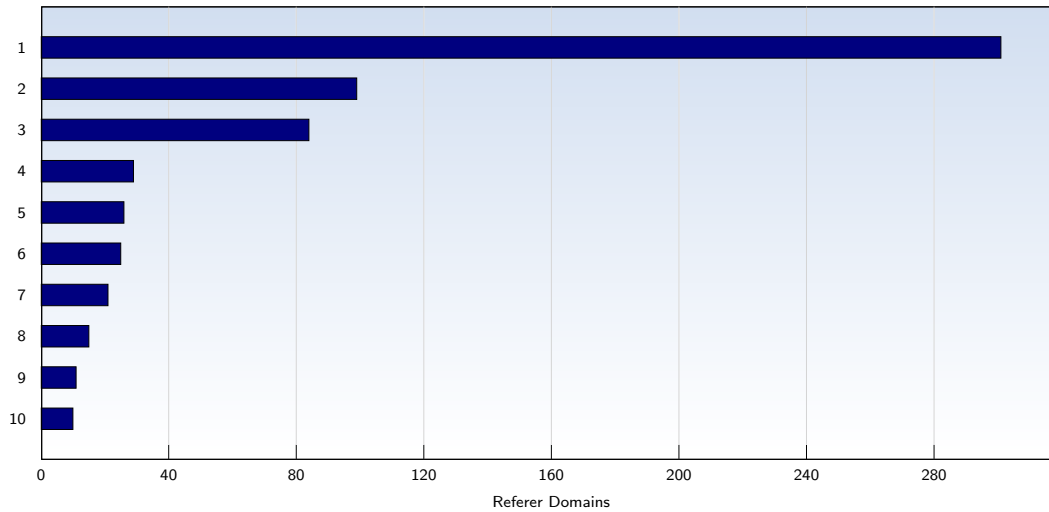

Top 10 Referer Domains

Rank	Domain	Amount	%
1	google.pl	301	5
2	live.com	99	1
3	google.com	84	1
4	jaslo.pl	29	0
5	keywordspy.com	26	0
6	karpacka-troja.info	25	0
7	pieczko.net	21	0
8	karpacka-troja.com	15	0
9	yahoo.com	11	0
10	jaslo4u.pl	10	0
	Total	722	

722 out of 5781 visits contained a referer that could be evaluated. This analysis shows domains referring to your site. Subpages are summarized under the main domain.