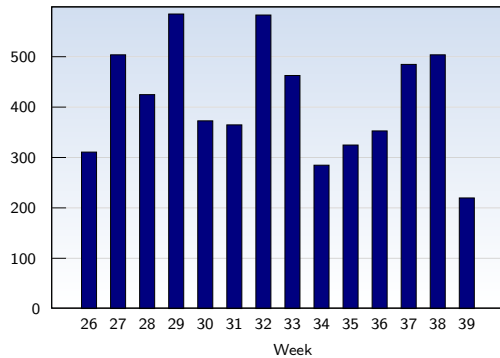

Unique Visits

This analysis summarizes multiple page impressions of an individual visitor into unique visits. A visitor is counted as an unique visit when requesting at least one page. If more than 30 minutes have elapsed since the first page impression, further requests will be counted as a new unique visit.

Date	Amount
Week 26 07/01/08-07/05/08	311
Week 27 07/06/08-07/12/08	504
Week 28 07/13/08-07/19/08	425
Week 29 07/20/08-07/26/08	585
Week 30 07/27/08-08/02/08	373
Week 31 08/03/08-08/09/08	365
Week 32 08/10/08-08/16/08	583
Week 33 08/17/08-08/23/08	463
Week 34 08/24/08-08/30/08	285
Week 35 08/31/08-09/06/08	325
Week 36 09/07/08-09/13/08	353
Week 37 09/14/08-09/20/08	485
Week 38 09/21/08-09/27/08	504
Week 39 09/28/08-09/30/08	220
Total	5781

Page Views

These statistics show all successful page views (also known as page impressions) and the time they were made. Only fully loaded pages are counted. Individual images and components are not included.

Pages per Visit

The average number of pages opened per unique visit. Only fully loaded pages are counted.

Date	Amount
Week 26 07/01/08-07/05/08	3.95
Week 27 07/06/08-07/12/08	10.98
Week 28 07/13/08-07/19/08	9.17
Week 29 07/20/08-07/26/08	7.31
Week 30 07/27/08-08/02/08	4.42
Week 31 08/03/08-08/09/08	7.08
Week 32 08/10/08-08/16/08	10.63
Week 33 08/17/08-08/23/08	9.24
Week 34 08/24/08-08/30/08	8.08
Week 35 08/31/08-09/06/08	4.75
Week 36 09/07/08-09/13/08	9.20
Week 37 09/14/08-09/20/08	6.35
Week 38 09/21/08-09/27/08	8.03
Week 39 09/28/08-09/30/08	5.34
Average	7.79